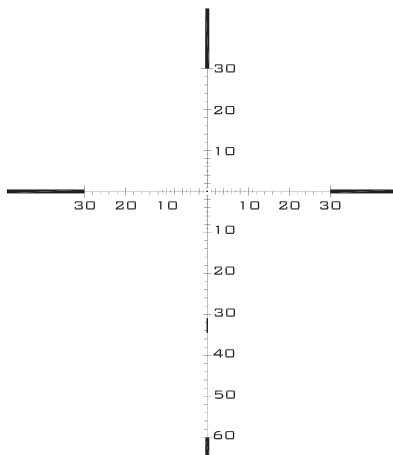

# SCOPE: B-25 IGR

U.S. OPTICS

TYPE: INCH PER HUNDRED YARDS (IPHY)

RETICLE: IGR

POWER: 5 - 25X

NON-ILLUMINATED

ILLUMINATED