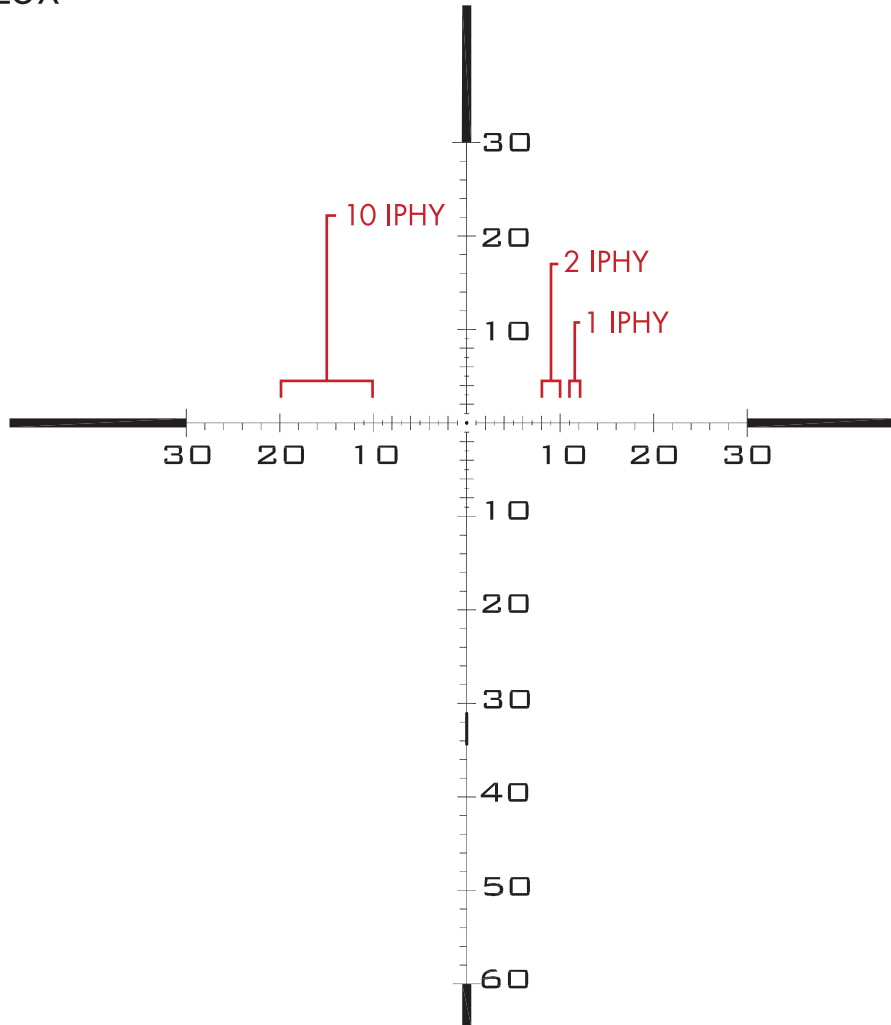

# SCOPE: B-25 IGR

U.S. OPTICS

TYPE: INCH PER HUNDRED YARDS (IPHY)

RETICLE: IGR

POWER: 5 - 25X

NON-ILLUMINATED

ILLUMINATED