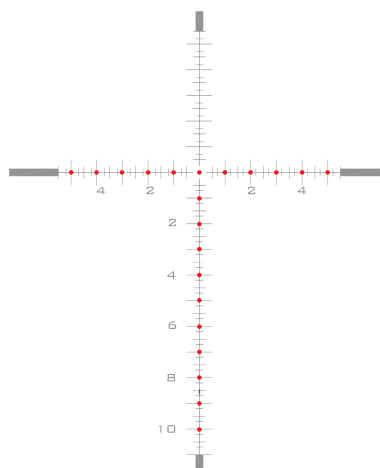

SCOPE: B-25 MGR

TYPE: MIL RADIANS

RETICLE: MGR

POWER: 5 - 25X

NON-ILLUMINATED

ILLUMINATED