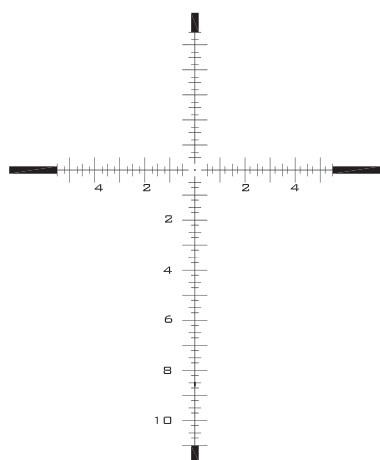

SCOPE: B-25 MGR

TYPE: MIL RADIANS

RETICLE: MGR

POWER: 5 - 25X

NON-ILLUMINATED

ILLUMINATED