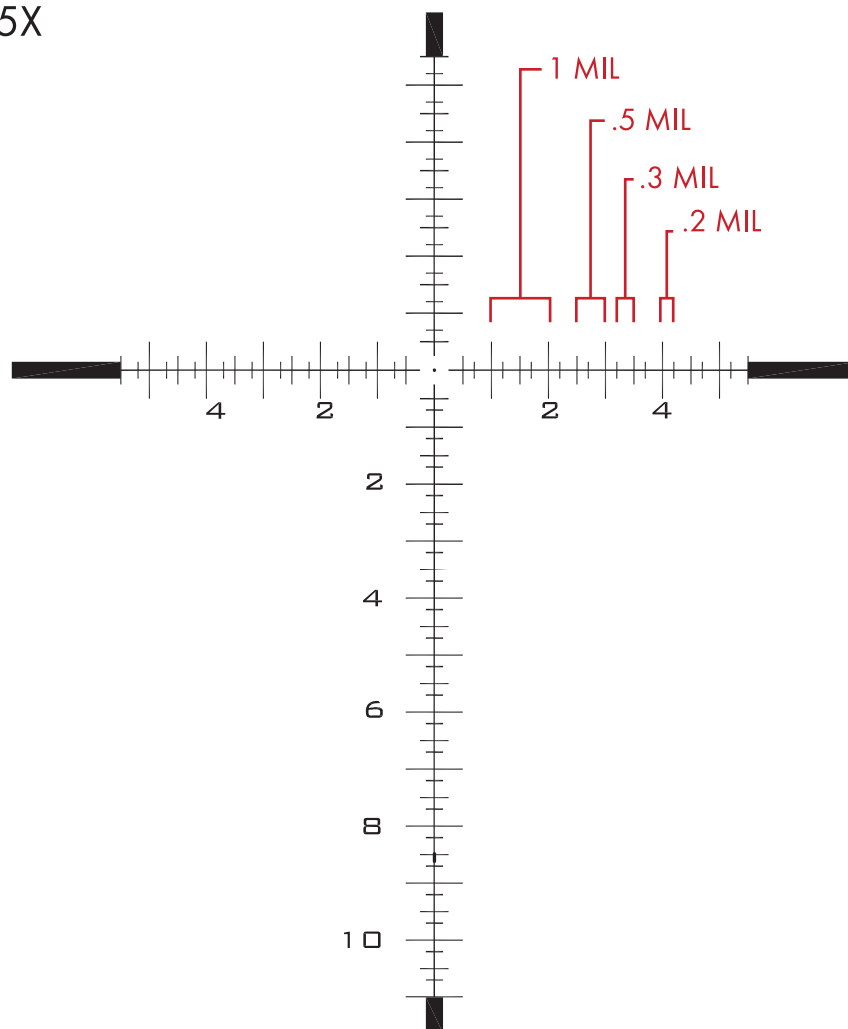

SCOPE: B-25 MGR

TYPE: MIL RADIANS

RETICLE: MGR

POWER: 5 - 25X

NON-ILLUMINATED

ILLUMINATED