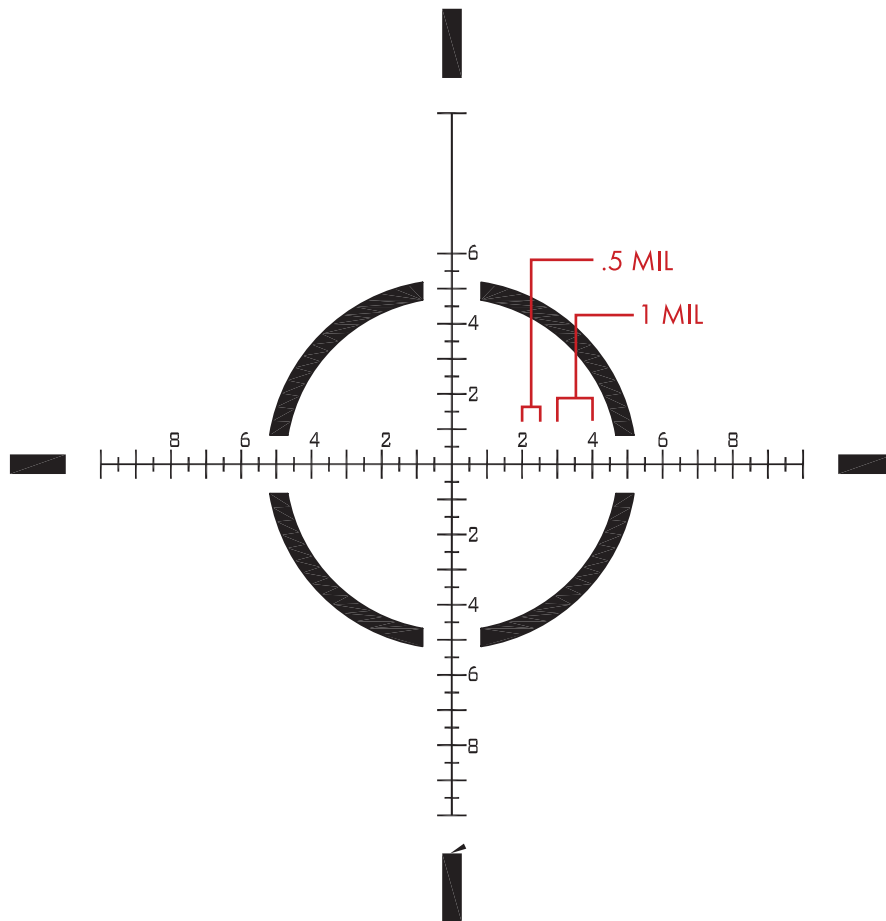

SCOPE: BFX 10 JNG

TYPE: MIL RADIAN

RETICLE: JNG MIL

POWER: 10X

NON-ILLUMINATED

ILLUMINATED