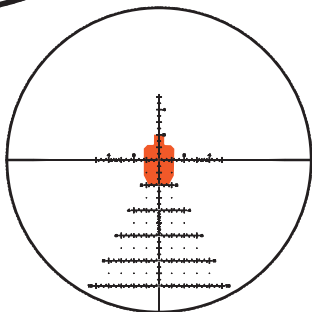

# U.S. OPTICS

Reticle: JVCR

Available in scope model:

B17 and B25

View @ 20X

View @ 20X