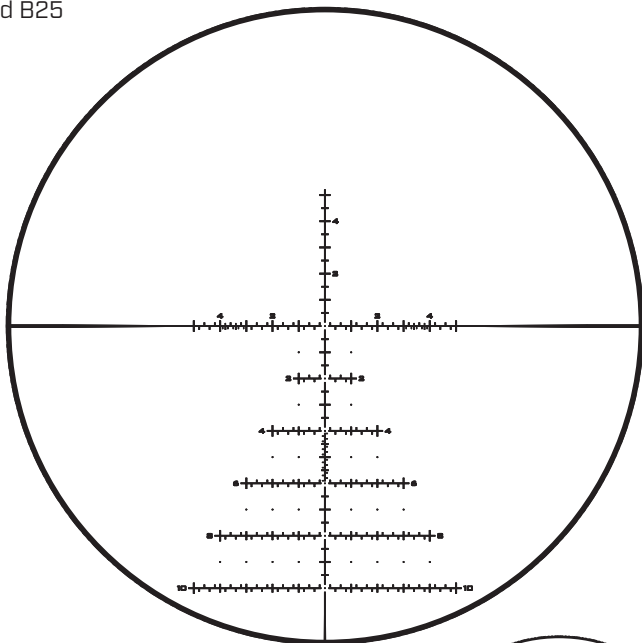

# U.S. OPTICS

Reticle: JVCR

Available in scope model:

B17 and B25

View @ 20X

View @ 20X