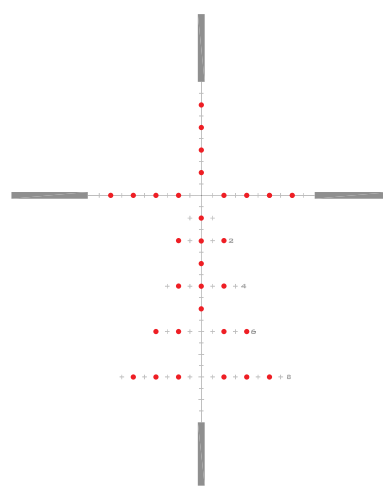

# SCOPE: TS-20X GENIIXR

TYPE: MIL RADIANS

RETICLE: GENIIXR

POWER: 2.5-20X

NON-ILLUMINATED

ILLUMINATED