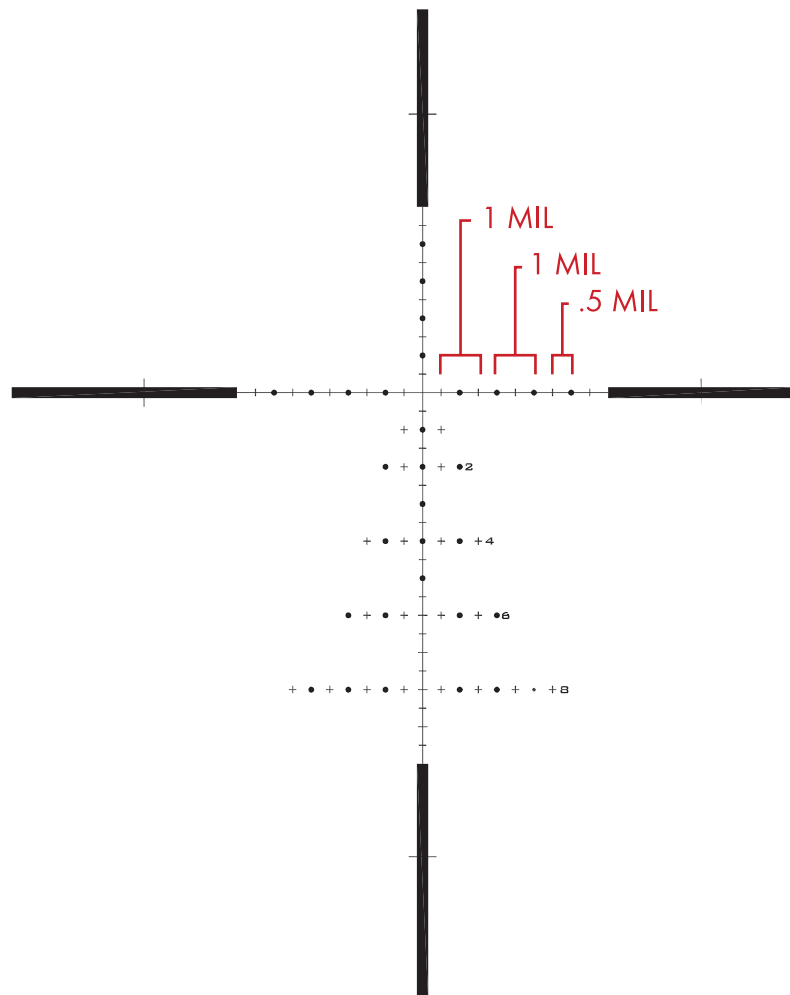

# SCOPE: TS-20X GENIIXR

TYPE: MIL RADIANS

RETICLE: GENIIXR

POWER: 2.5-20X

NON-ILLUMINATED

ILLUMINATED