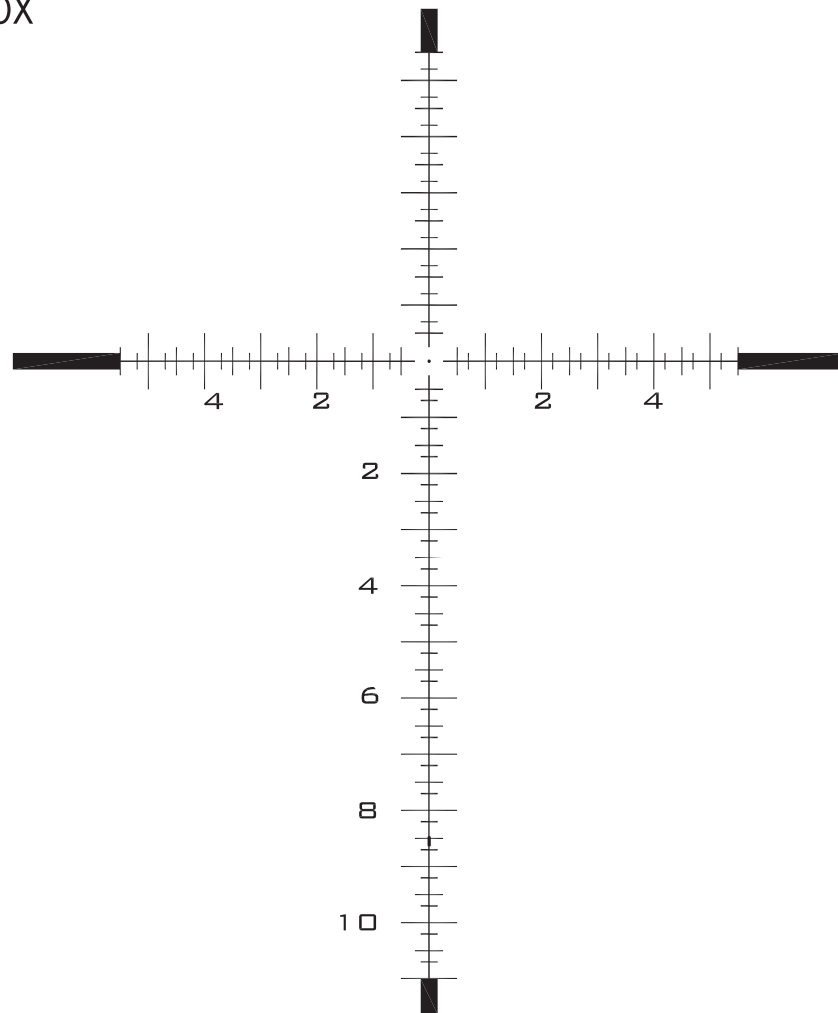

SCOPE: TS-20 MGR

TYPE: MIL RADIANS

RETICLE: MGR

POWER: 2.5-20X

NON-ILLUMINATED

ILLUMINATED