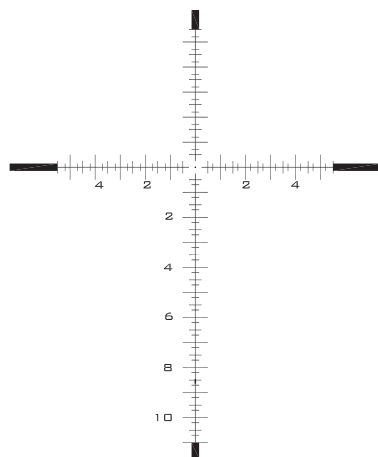

SCOPE: TS-20 MGR

TYPE: MIL RADIANS

RETICLE: MGR

POWER: 2.5-20X

NON-ILLUMINATED

ILLUMINATED