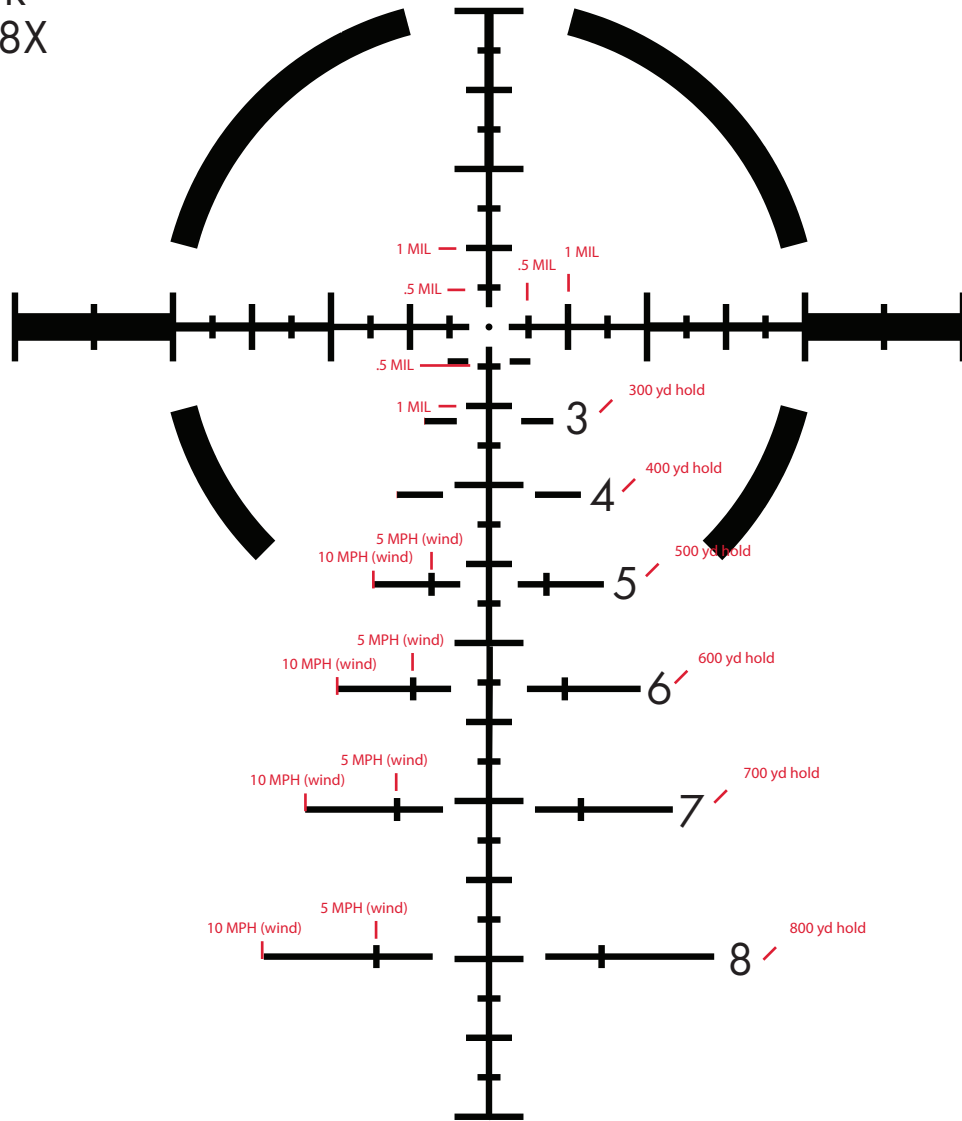

SCOPE: TS-8X

TYPE: MIL RADIAN

RETICLE: RBR

POWER: 1-8X

NON-ILLUMINATED

ILLUMINATED