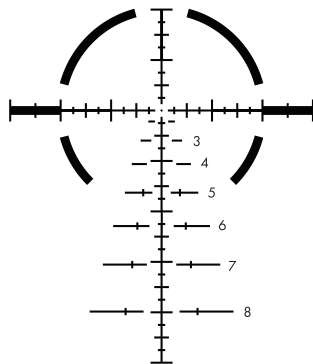

SCOPE: TS-8X

TYPE: MIL RADIAN

RETICLE: RBR

POWER: 1-8X

NON-ILLUMINATED

ILLUMINATED