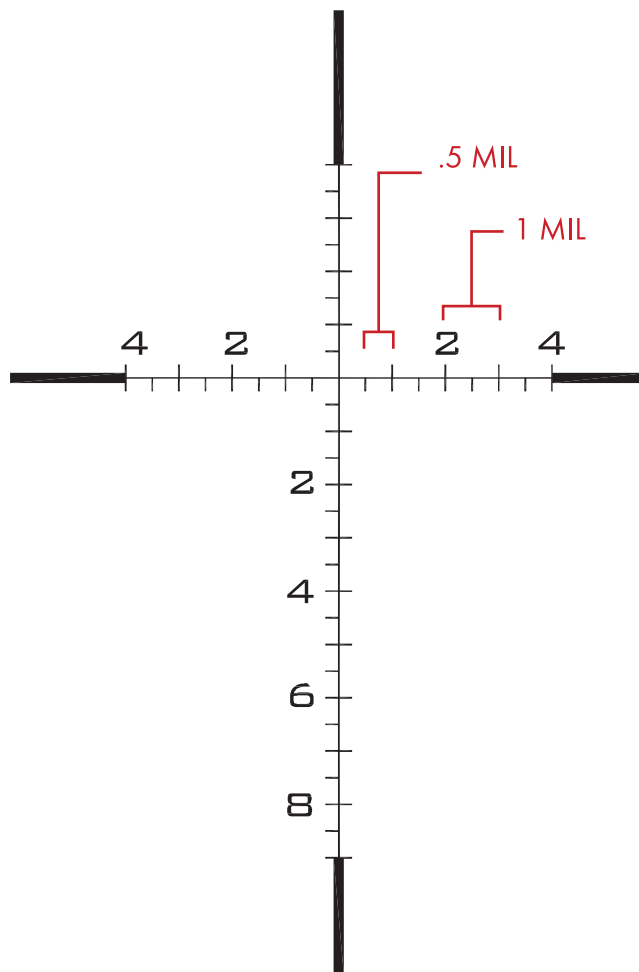

SCOPE: FDN 10X GAP

TYPE: MIL RADIANT

RETICLE: MIL SCALE GAP

POWER: 1.8 - 10X

NON-ILLUMINATED

ILLUMINATED