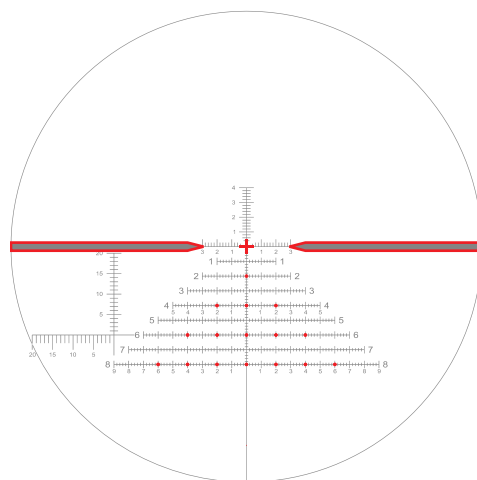

# SCOPE: FDN 10X H425

TYPE: MIL RADIANT

RETICLE: HORUS VISION H425

POWER: 1.8 - 10X

NON-ILLUMINATED

ILLUMINATED