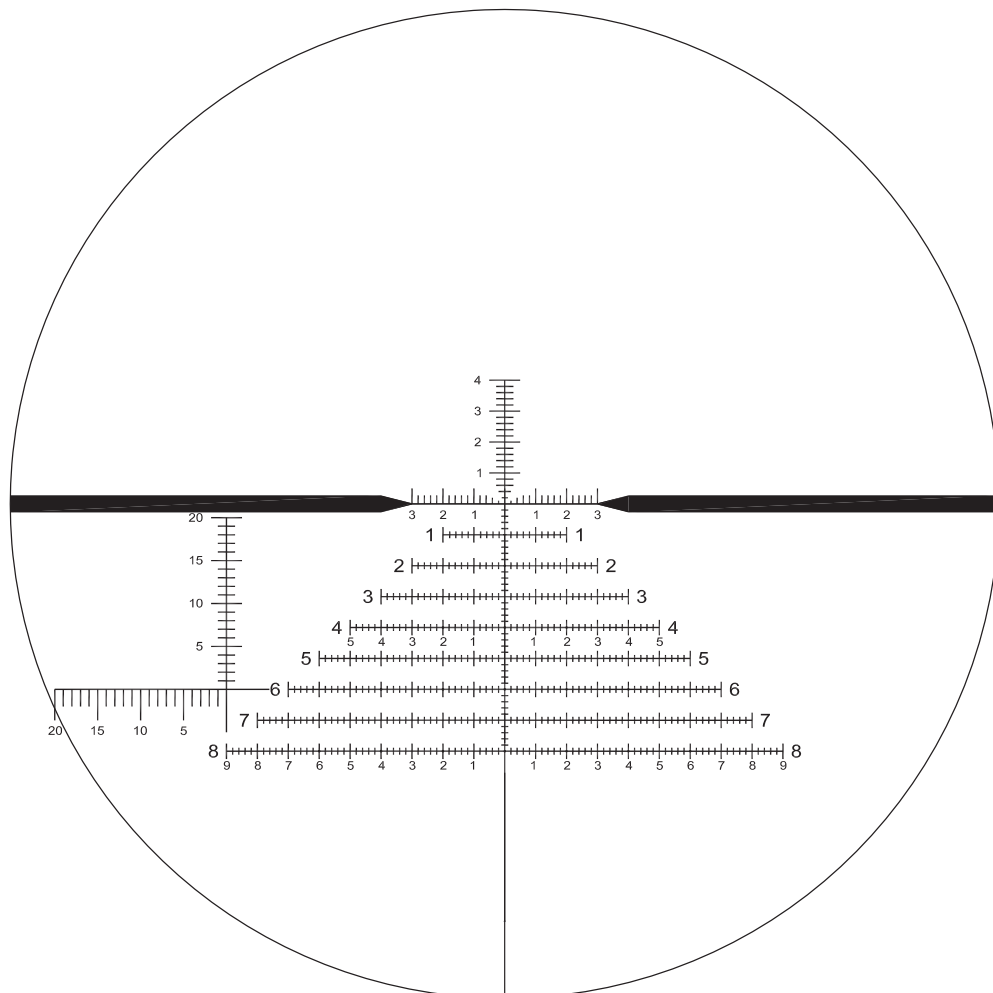

# SCOPE: FDN 10X H425

TYPE: MIL RADIANT

RETICLE: HORUS VISION H425

POWER: 1.8 - 10X

NON-ILLUMINATED

ILLUMINATED