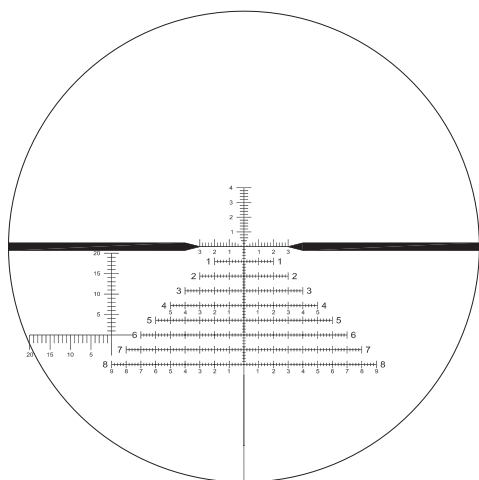

# SCOPE: FDN 10X H425

TYPE: MIL RADIANT

RETICLE: HORUS VISION H425

POWER: 1.8 - 10X

NON-ILLUMINATED

ILLUMINATED