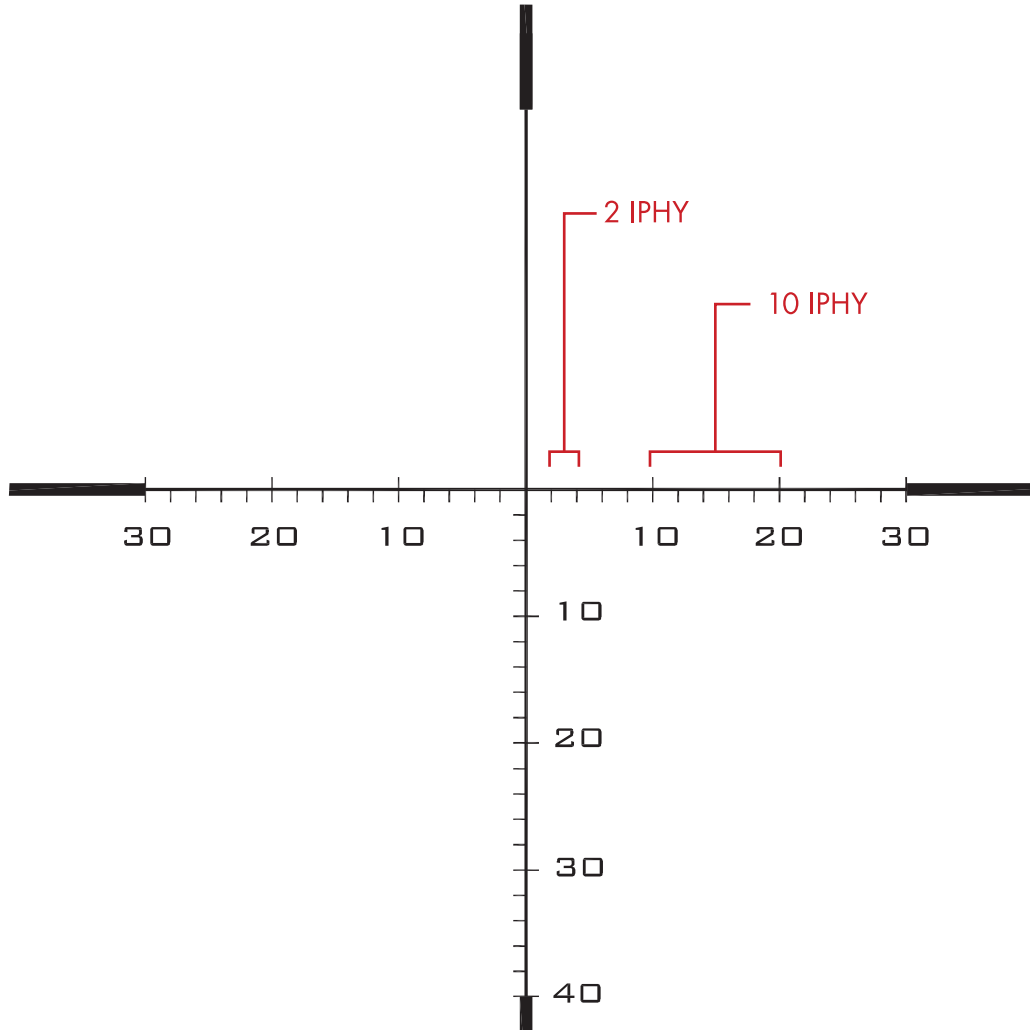

SCOPE: FDN 10X MOA

TYPE: INCH PER HUNDRED YARDS (IPHY)

RETICLE: MOA SCALE TYPE 1

POWER: 1.8 - 10X

NON-ILLUMINATED

ILLUMINATED