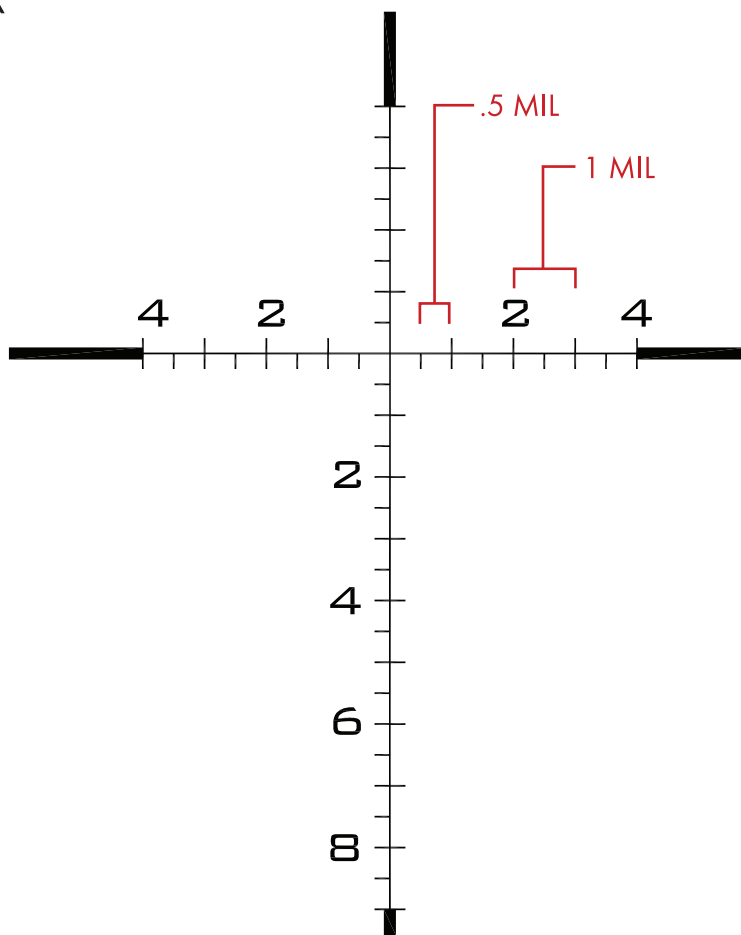

SCOPE: FDN 17X GAP

TYPE: MIL RADIANS

RETICLE: MIL SCALE GAP

POWER: 3.2 - 17X

NON-ILLUMINATED

ILLUMINATED