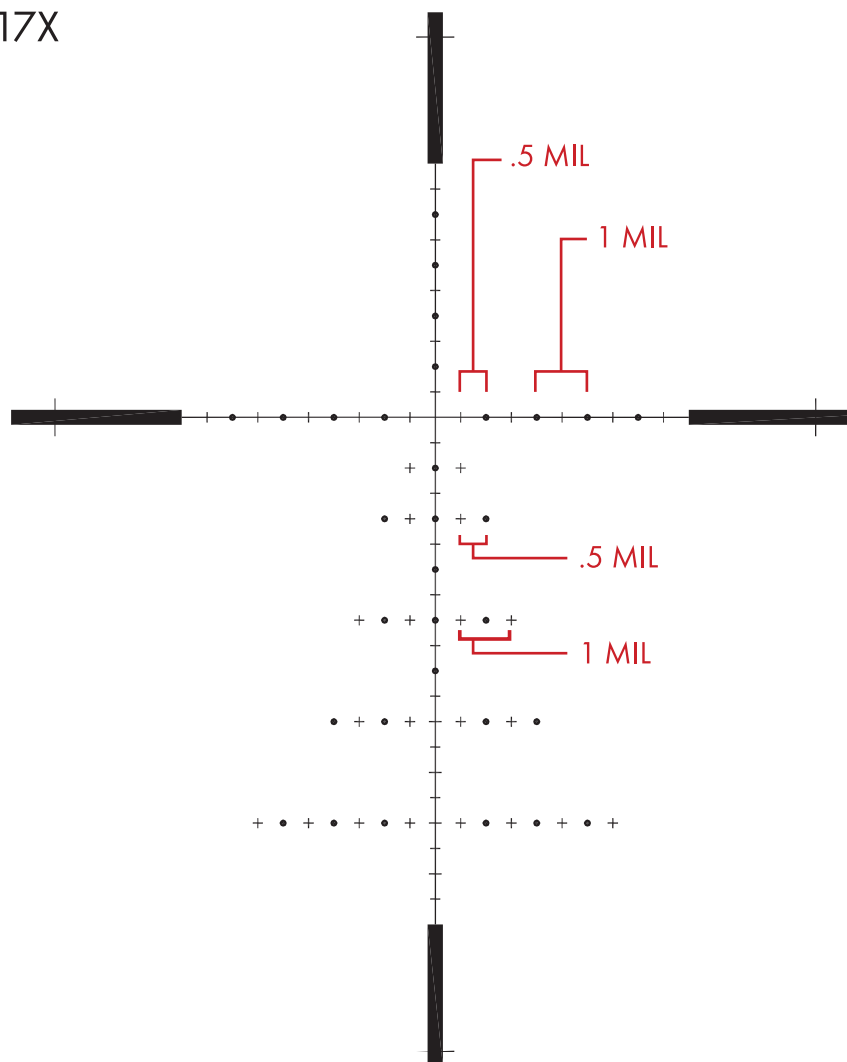

# SCOPE: FDN 17X GENIIXR

TYPE: MIL RADIANT

RETICLE: GENIIXR

POWER: 3.2 - 17X

NON-ILLUMINATED

ILLUMINATED