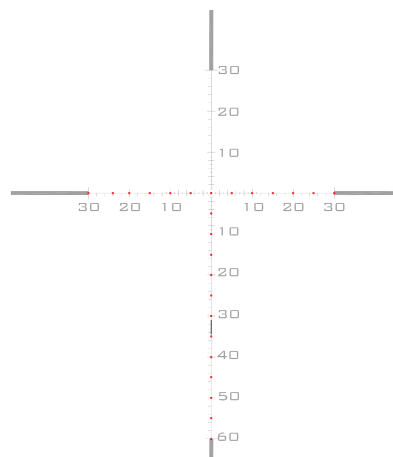

SCOPE: FDN 17X IGR

TYPE: INCH PER HUNDRED YARDS (IPHY)

RETICLE: IGR

POWER: 3.2 - 17X

NON-ILLUMINATED

ILLUMINATED