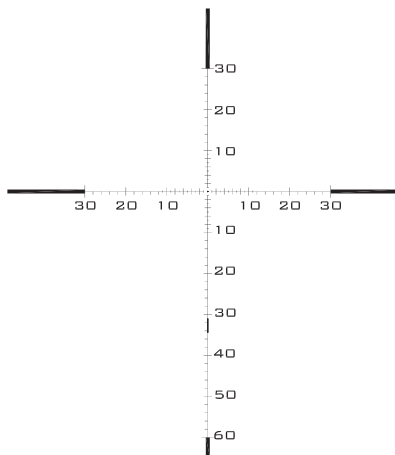

SCOPE: FDN 17X IGR

TYPE: INCH PER HUNDRED YARDS (IPHY)

RETICLE: IGR

POWER: 3.2 - 17X

NON-ILLUMINATED

ILLUMINATED