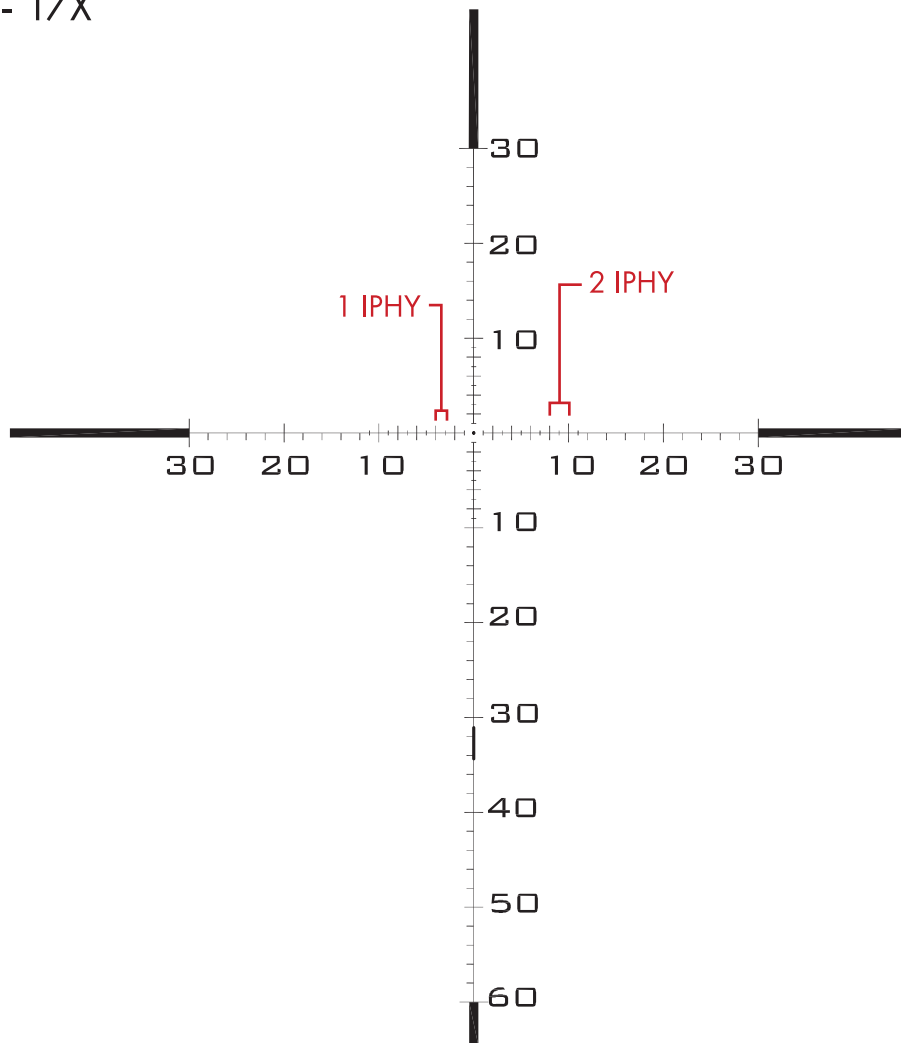

SCOPE: FDN 17X IGR

TYPE: INCH PER HUNDRED YARDS (IPHY)

RETICLE: IGR

POWER: 3.2 - 17X

NON-ILLUMINATED

ILLUMINATED