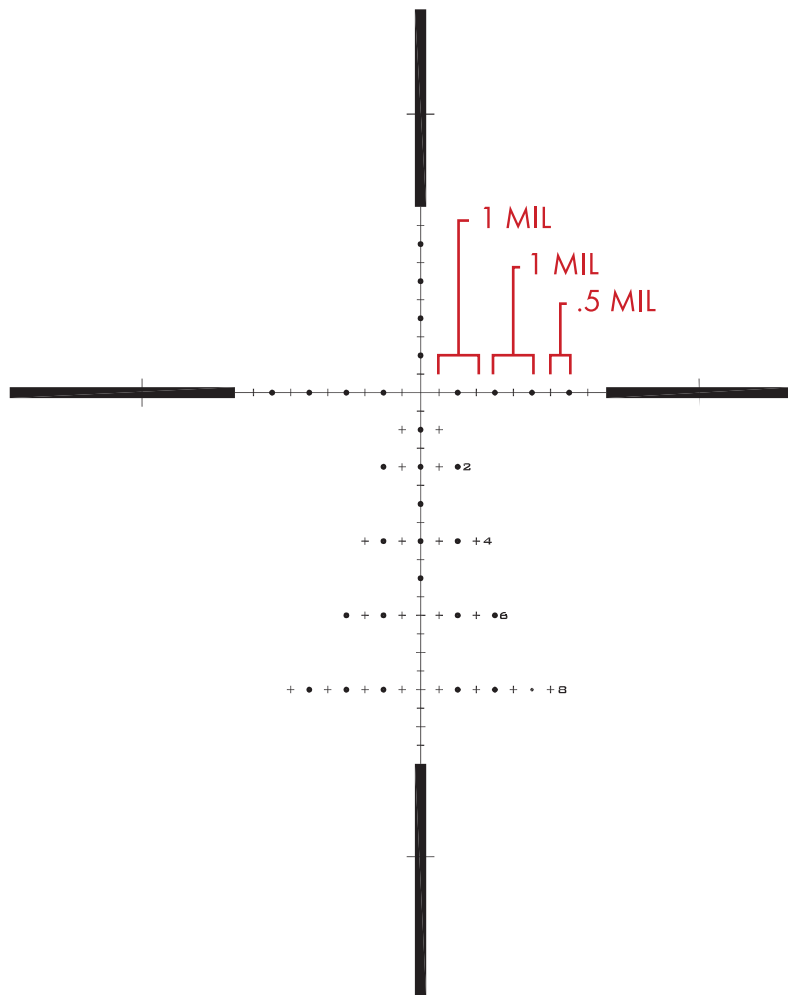

SCOPE: FDN 25X GENIIXR

TYPE: MIL RADIANS

RETICLE: GENIIXR

POWER: 5 - 25X

NON-ILLUMINATED

ILLUMINATED