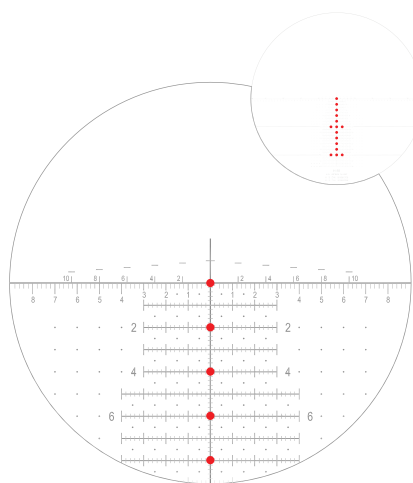

SCOPE: FDN 25X H59

TYPE: MIL RADIANS

RETICLE: HORUS VISION H59

POWER: 5 - 25X

NON-ILLUMINATED

ILLUMINATED