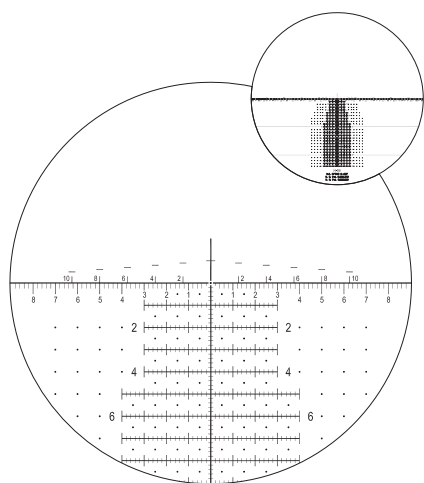

SCOPE: FDN 25X H59

TYPE: MIL RADIANS

RETICLE: HORUS VISION H59

POWER: 5 - 25X

NON-ILLUMINATED

ILLUMINATED