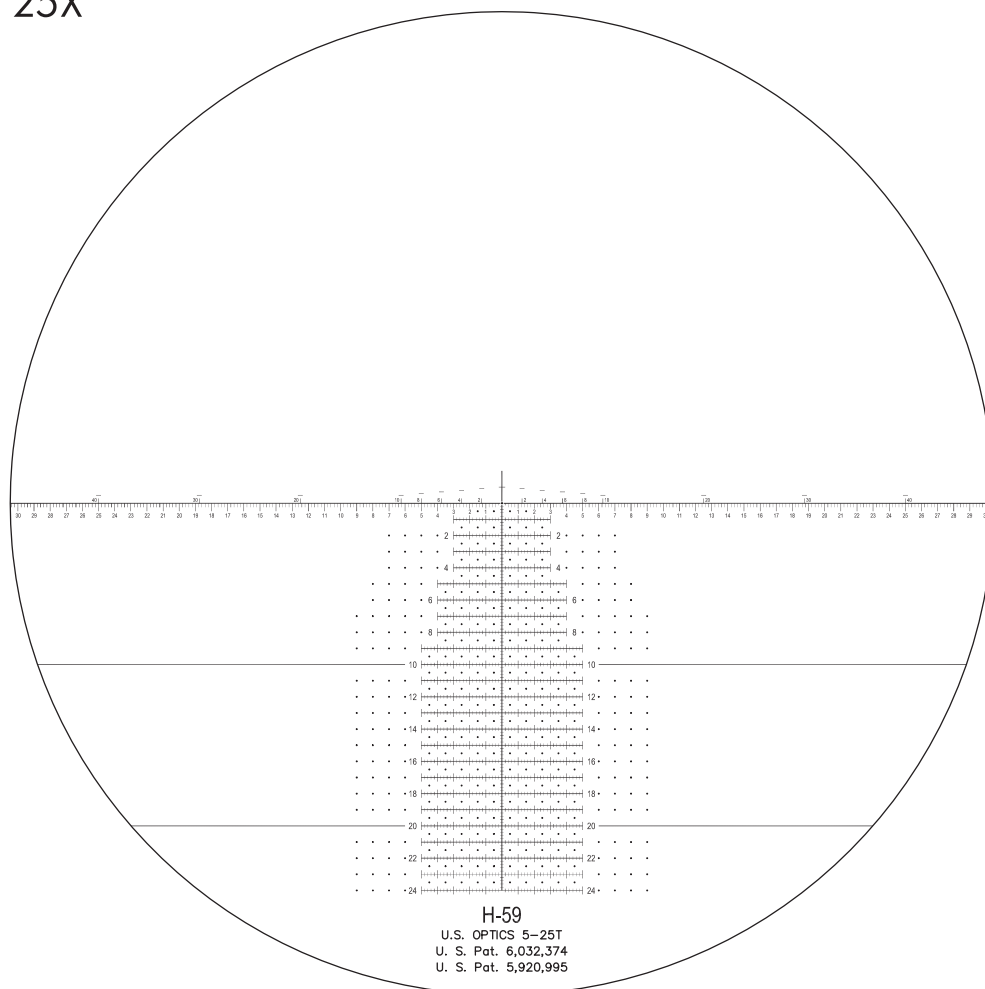

SCOPE: FDN 25X H59

TYPE: MIL RADIANS

RETICLE: HORUS VISION H59

POWER: 5 - 25X

NON-ILLUMINATED

ILLUMINATED