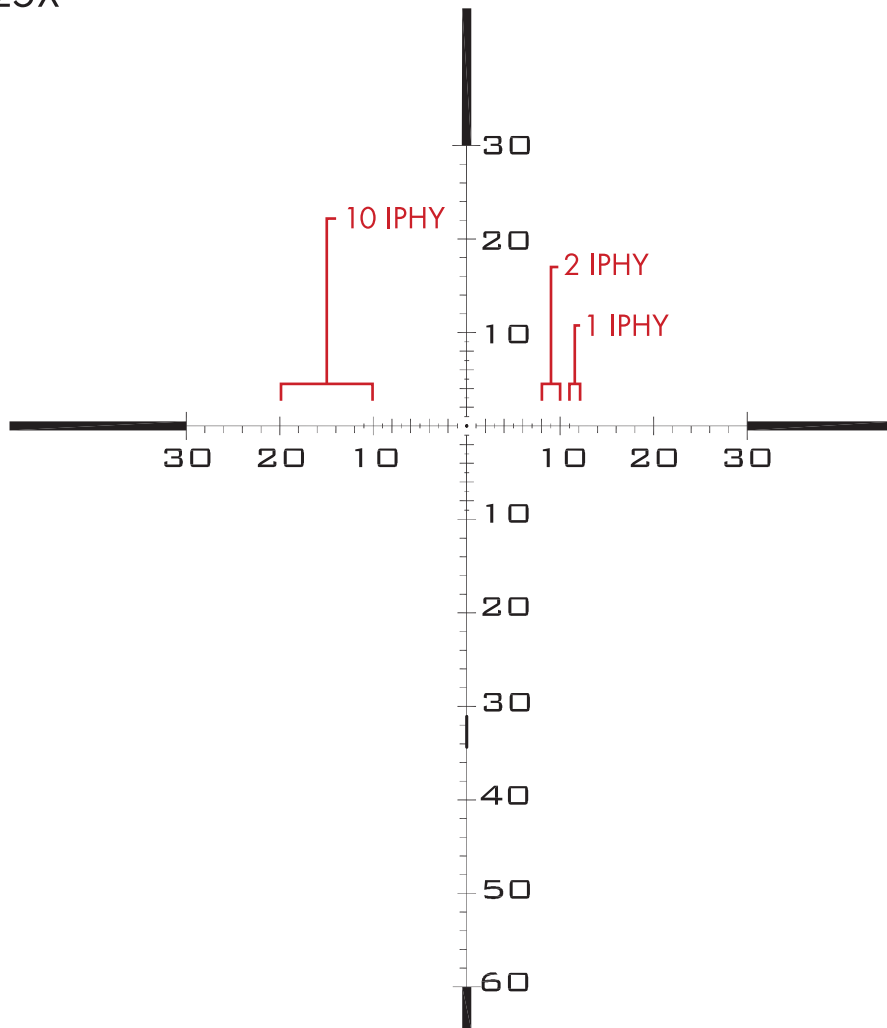

SCOPE: FDN 25X IGR

TYPE: INCH PER HUNDRED YARDS (IPHY)

RETICLE: IGR

POWER: 5 - 25X

NON-ILLUMINATED

ILLUMINATED