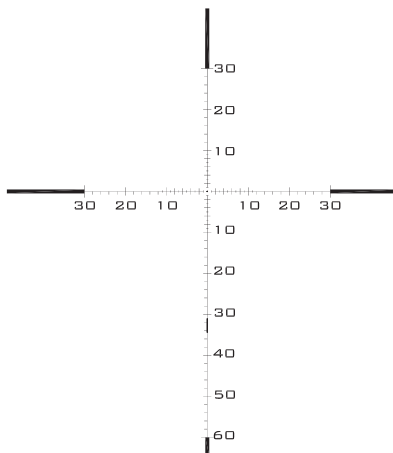

SCOPE: FDN 25X IGR

TYPE: INCH PER HUNDRED YARDS (IPHY)

RETICLE: IGR

POWER: 5 - 25X

NON-ILLUMINATED

ILLUMINATED