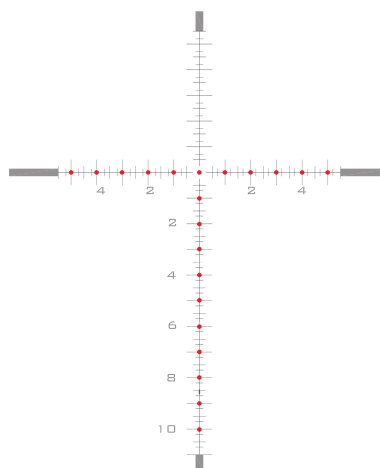

SCOPE: FDN 25X MGR

TYPE: MIL RADIANS

RETICLE: MGR

POWER: 5 - 25X

NON-ILLUMINATED

ILLUMINATED