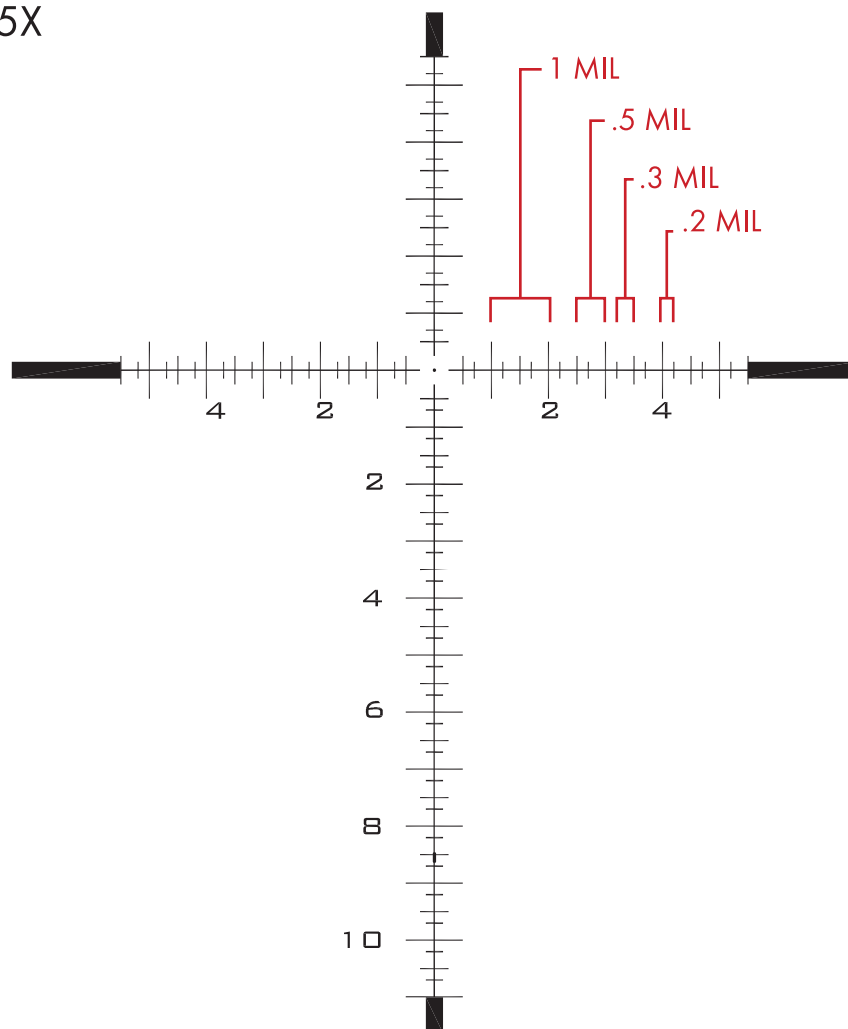

SCOPE: FDN 25X MGR

TYPE: MIL RADIANS

RETICLE: MGR

POWER: 5 - 25X

NON-ILLUMINATED

ILLUMINATED