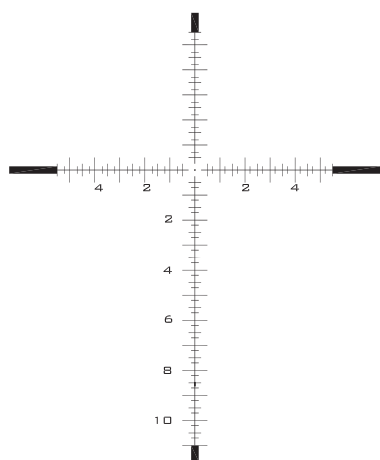

SCOPE: FDN 25X MGR

TYPE: MIL RADIANS

RETICLE: MGR

POWER: 5 - 25X

NON-ILLUMINATED

ILLUMINATED