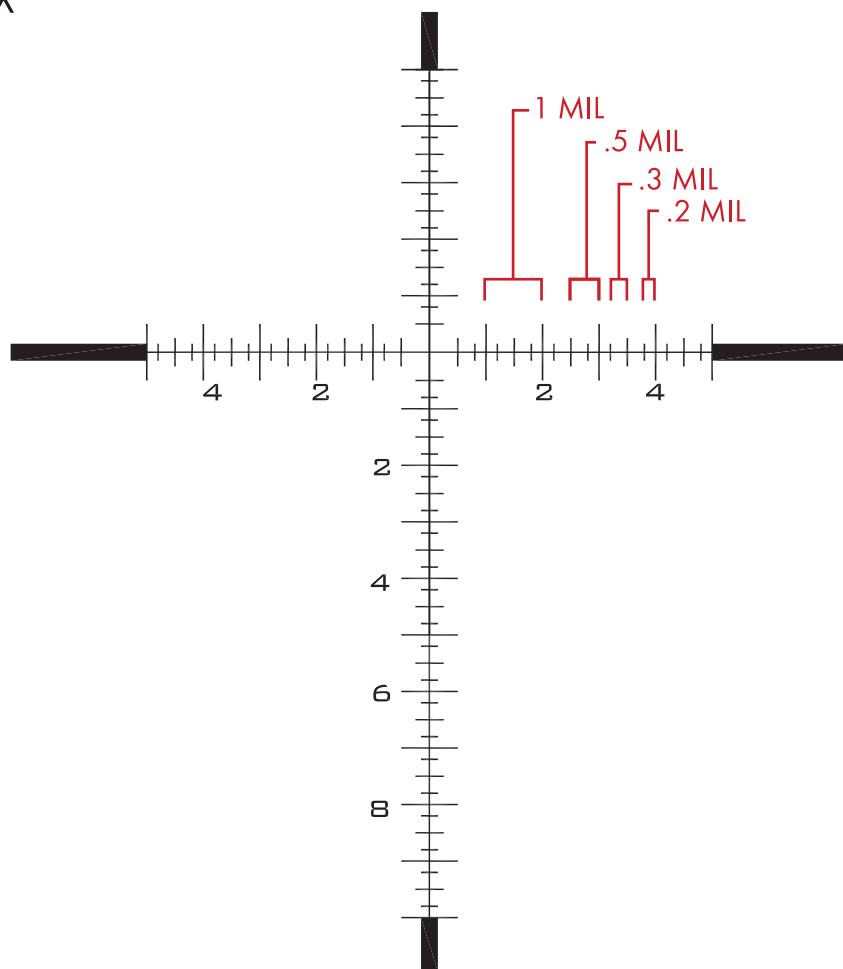

SCOPE: FDN 25X MPR

TYPE: MIL RADIANS

RETICLE: MPR

POWER: 5 - 25X

NON-ILLUMINATED

ILLUMINATED