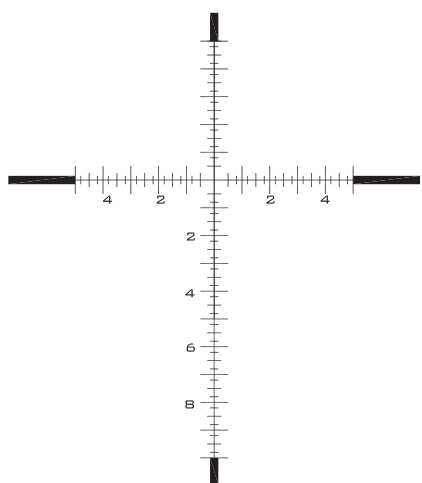

SCOPE: FDN 25X MPR

TYPE: MIL RADIANS

RETICLE: MPR

POWER: 5 - 25X

NON-ILLUMINATED

ILLUMINATED