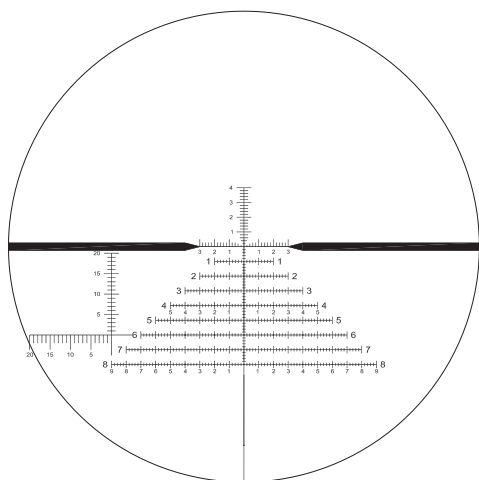

SCOPE: FDN FX10 H425

TYPE: MIL RADIANT

RETICLE: HORUS VISION H425

POWER: 1.8 - 10X

NON-ILLUMINATED

ILLUMINATED