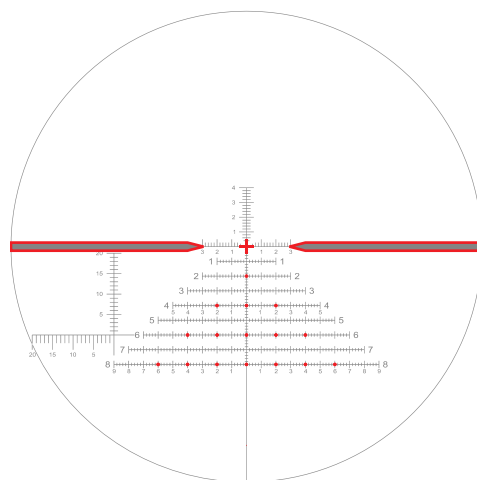

SCOPE: FDN FX10 H425

TYPE: MIL RADIANT

RETICLE: HORUS VISION H425

POWER: 1.8 - 10X

NON-ILLUMINATED

ILLUMINATED