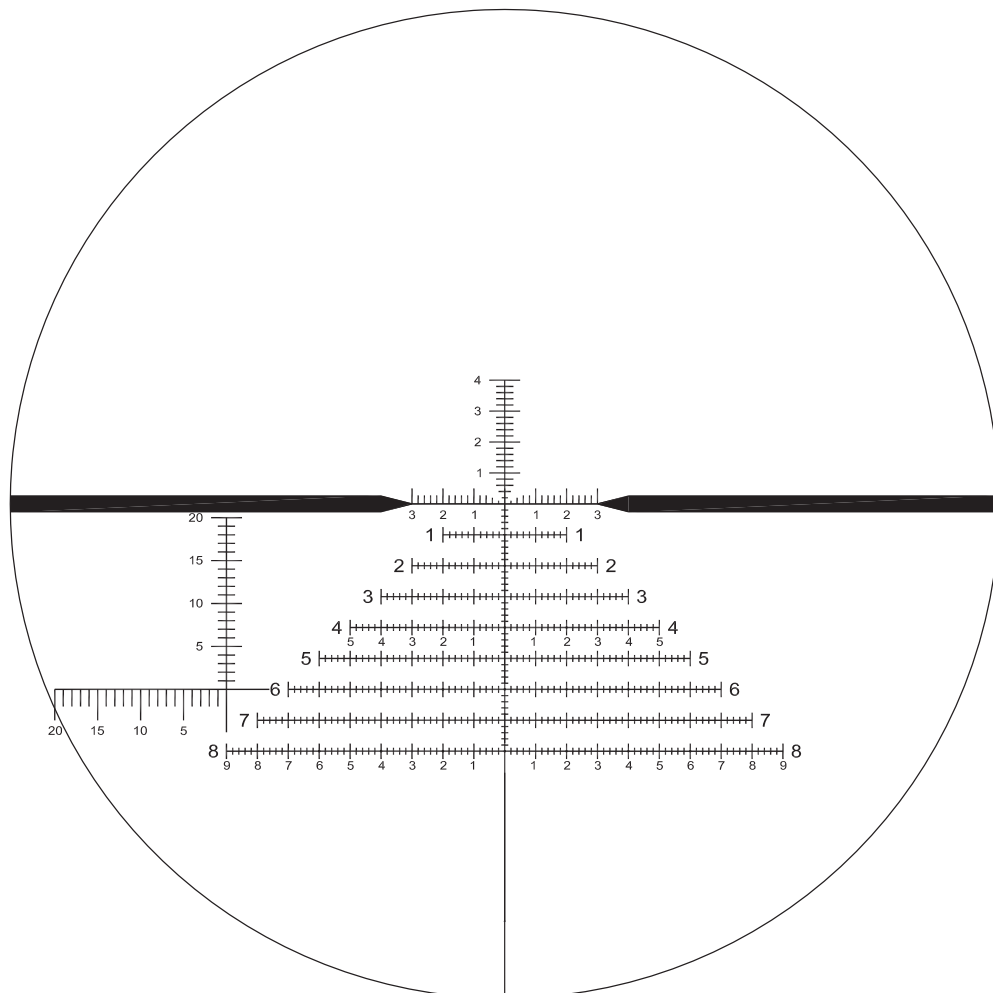

SCOPE: FDN FX10 H425

TYPE: MIL RADIANT

RETICLE: HORUS VISION H425

POWER: 1.8 - 10X

NON-ILLUMINATED

ILLUMINATED