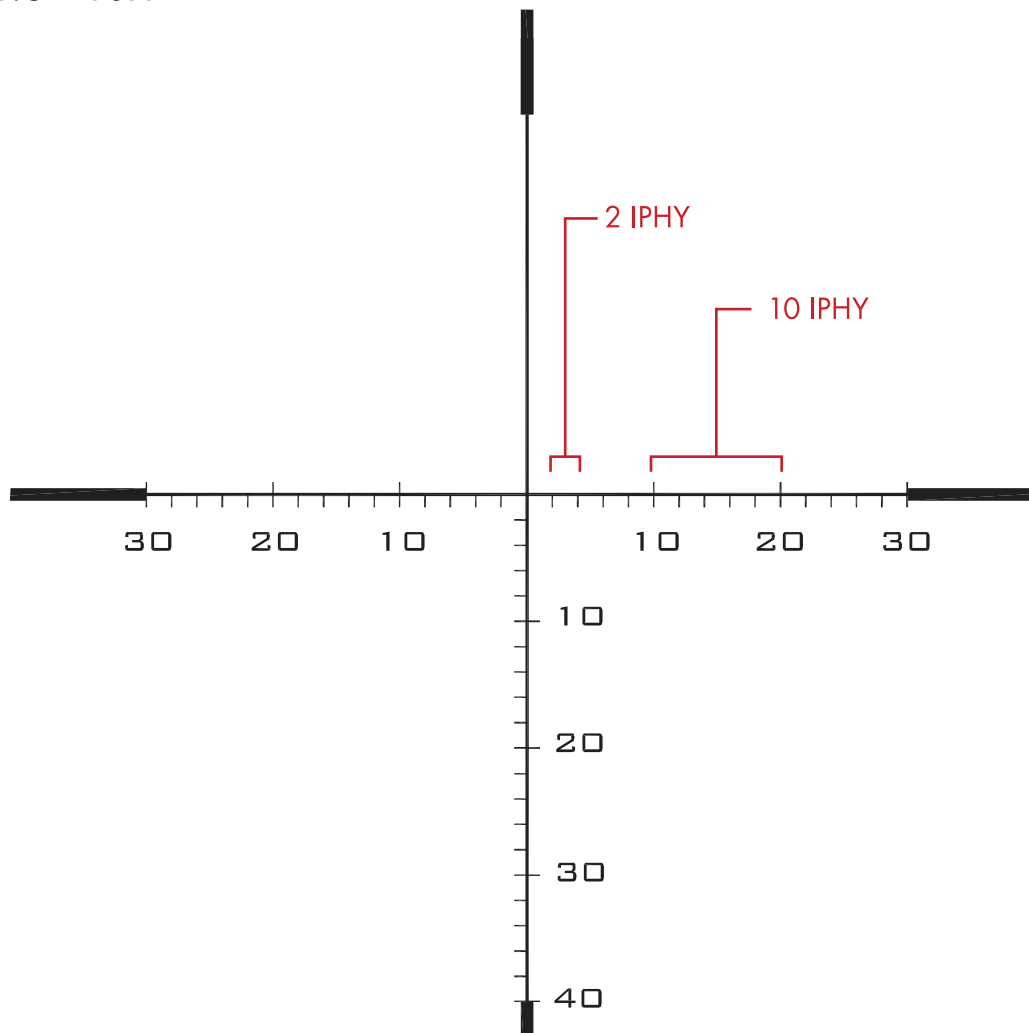

# SCOPE: FDN FX10 MOA

TYPE: INCH PER HUNDRED YARDS (IPHY)

RETICLE: MOA SCALE TYPE 1

POWER: 1.8 - 10X

NON-ILLUMINATED

ILLUMINATED