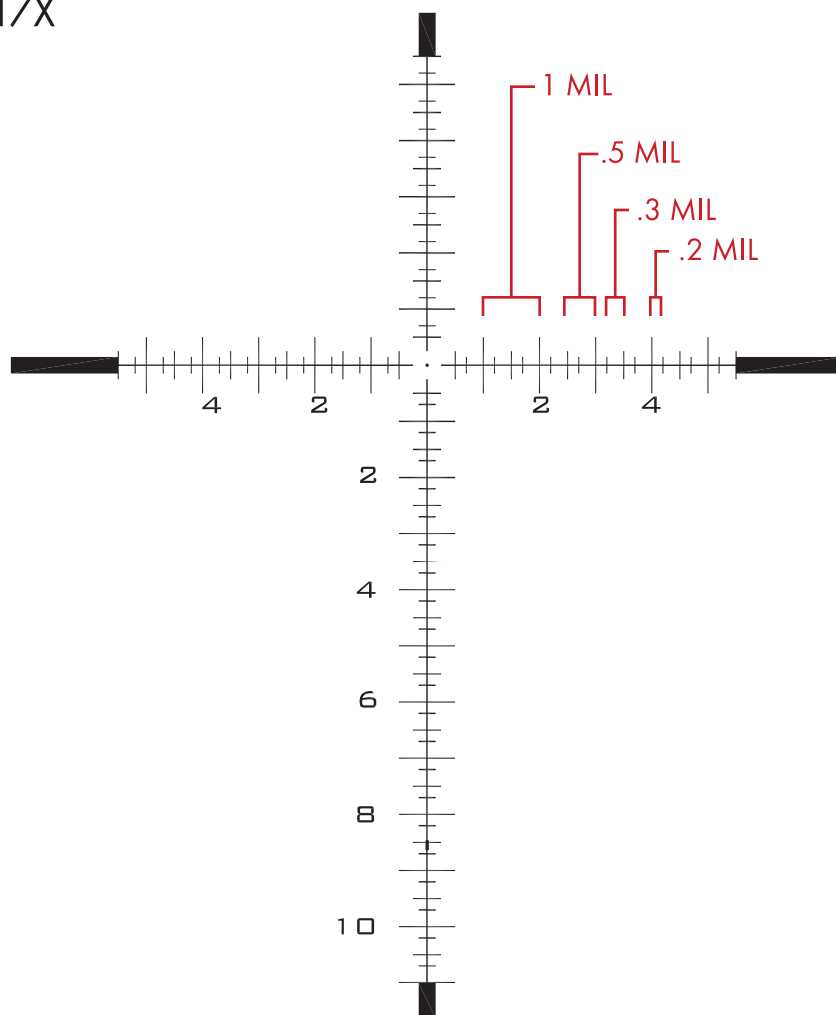

SCOPE: TS-20X MGR

TYPE: MIL RADIANS

RETICLE: MGR

POWER: 3.2 - 17X

NON-ILLUMINATED

ILLUMINATED