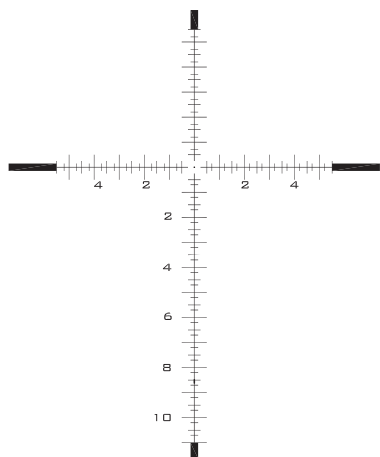

SCOPE: TS-20X MGR

TYPE: MIL RADIANS

RETICLE: MGR

POWER: 3.2 - 17X

NON-ILLUMINATED

ILLUMINATED