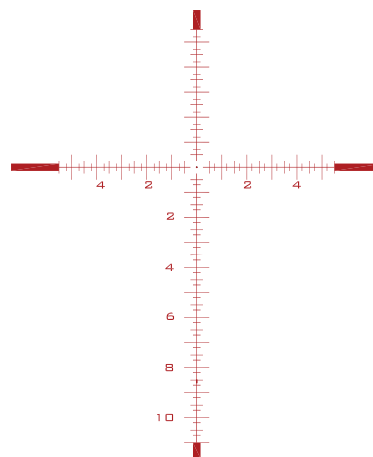

SCOPE: TS-20X MGR

TYPE: MIL RADIANS

RETICLE: MGR

POWER: 3.2 - 17X

NON-ILLUMINATED

ILLUMINATED