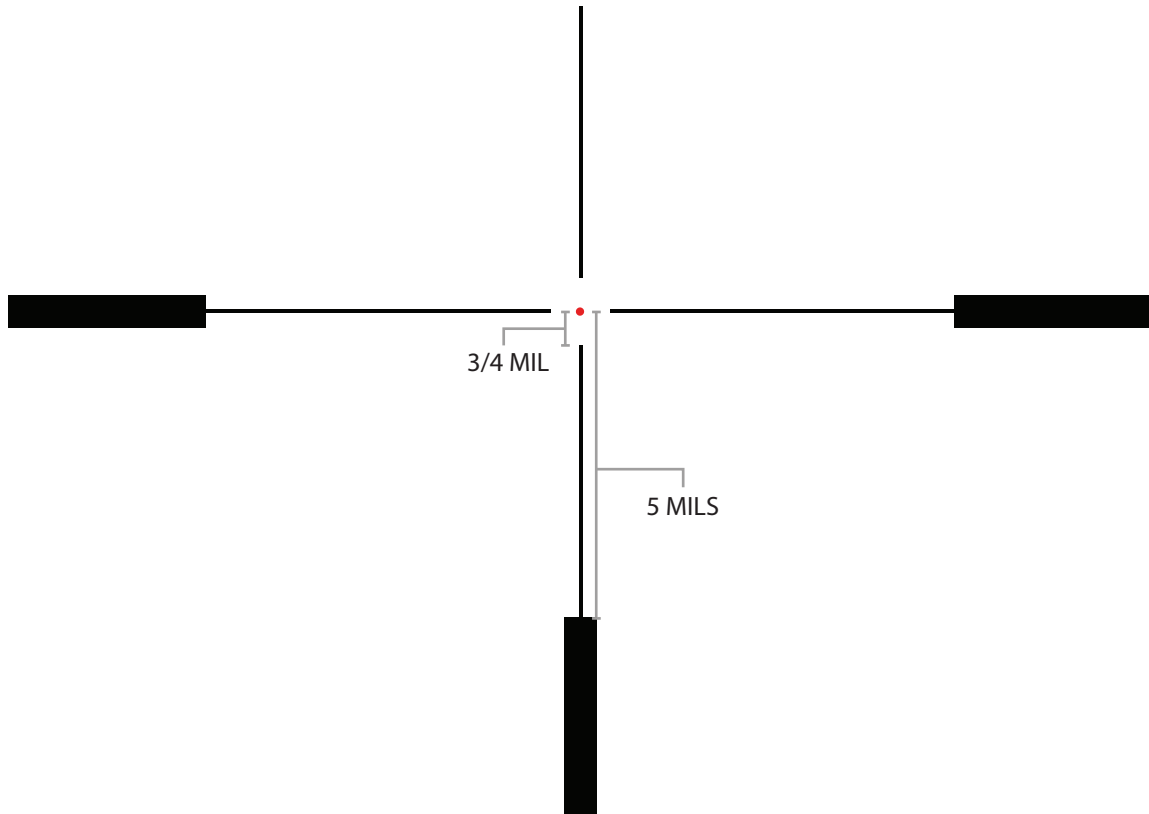

# SCOPE: TS-8X

RETICLE: SIMPLE CROSSHAIRS

POWER: 1-8X

RED DOT: SIZE: 3 MOA

NON-ILLUMINATED

ILLUMINATED