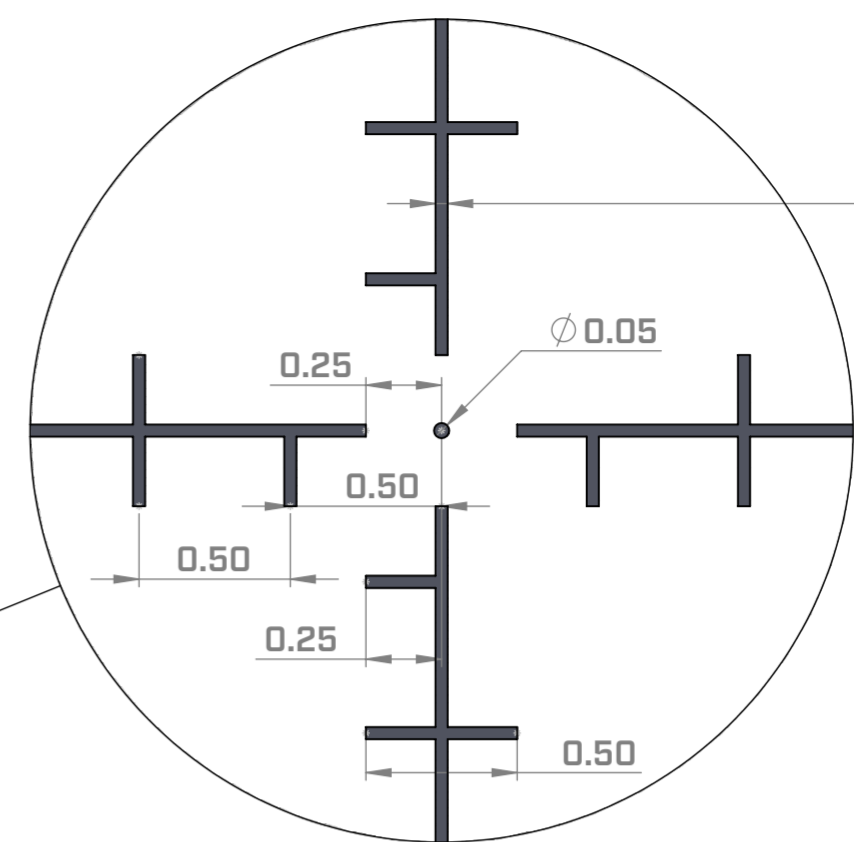

TEXT HEIGHT: 0.40
FONT: BANK GOTHIC BOLD

DETAIL A
SCALE 40:1

0.04 LINE THICKNESS

USO
CMS

* ALL DIMENSIONS IN MILLIRADIAN