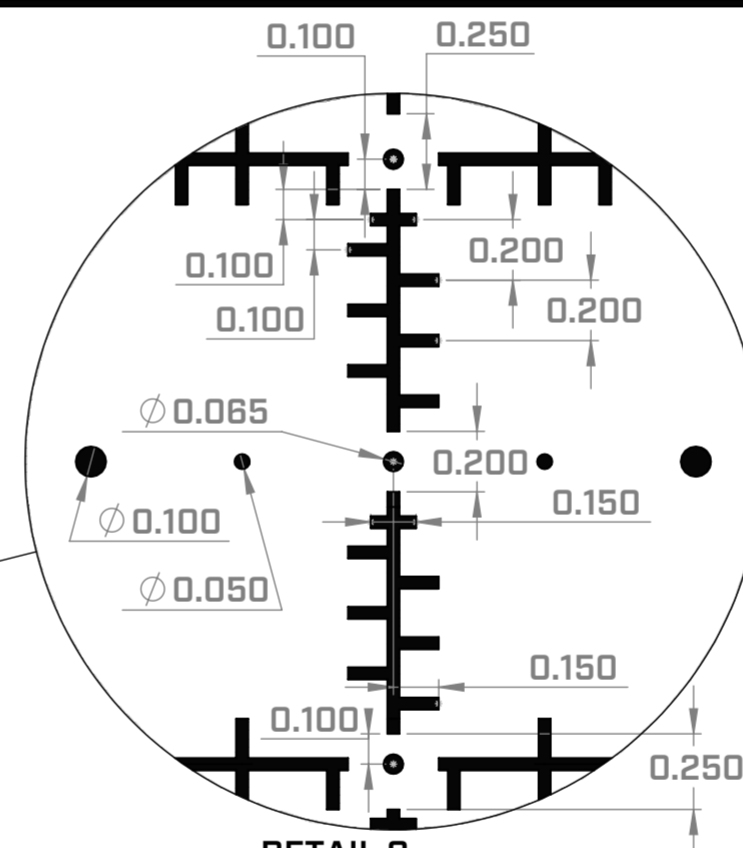

* ALL DIMENSIONS IN MILLIRADIAN

DETAIL E
SCALE 40:1

DETAIL A
SCALE 40:1

ϕ 0.065
ALL DOTS IN VERTICAL LINE
AND 1,2,4,6,8,10 HORIZ. LINES
(45X)

TEXT HEIGHT: 0.3
FONT: BANK GOTHIC BOLD

ϕ 0.100
ALL 1.0 MRAD DOTS
(36X)

ϕ 0.050
ALL 0.5 MRAD DOTS
(36X)

DETAIL B
SCALE 40:1

DETAIL C
SCALE 40:1

DETAIL D
SCALE 40:1