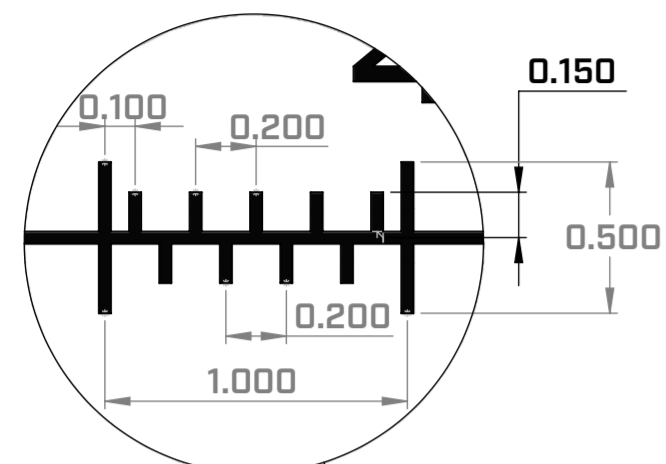

* ALL DIMENSIONS IN MILLIRADIAN

DETAIL E
SCALE 40:1

DETAIL A
SCALE 40:1

ϕ 0.065
ALL DOTS IN VERTICAL LINE
AND 1,2,4,6,8,10 HORIZ. LINES
(45X)

TEXT HEIGHT: 0.3
FONT: BANK GOTHIC BOLD

ϕ 0.100
ALL 1.0 MRAD DOTS
(36X)

ϕ 0.050
ALL 0.5 MRAD DOTS
(36X)

DETAIL B
SCALE 40:1

DETAIL C
SCALE 40:1

DETAIL D
SCALE 40:1