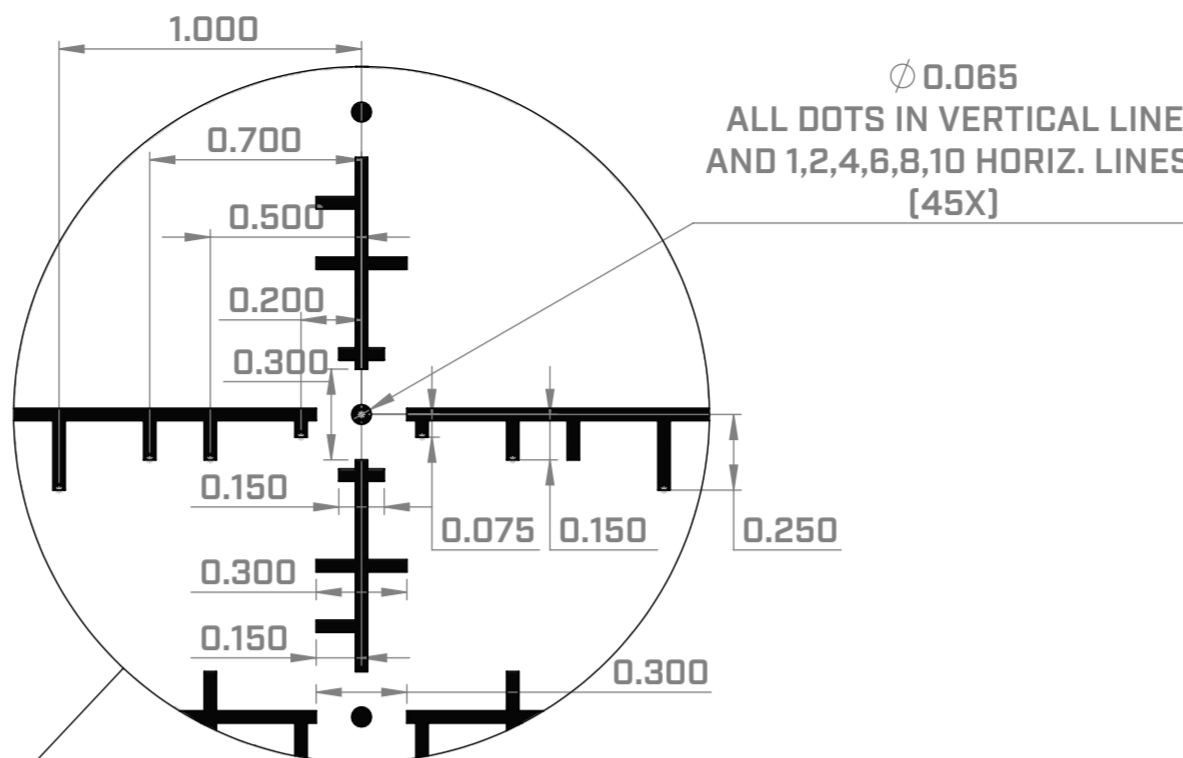

* ALL DIMENSIONS IN MILLIRADIAN

DETAIL E
SCALE 40:1

DETAIL A
SCALE 40:1

ϕ 0.065
ALL DOTS IN VERTICAL LINE
AND 1,2,4,6,8,10 HORIZ. LINES
(45X)

TEXT HEIGHT: 0.3
FONT: BANK GOTHIC BOLD

ϕ 0.100
ALL 1.0 MRAD DOTS
(36X)

ϕ 0.050
ALL 0.5 MRAD DOTS
(36X)

DETAIL B
SCALE 40:1

DETAIL C
SCALE 40:1

DETAIL D
SCALE 40:1