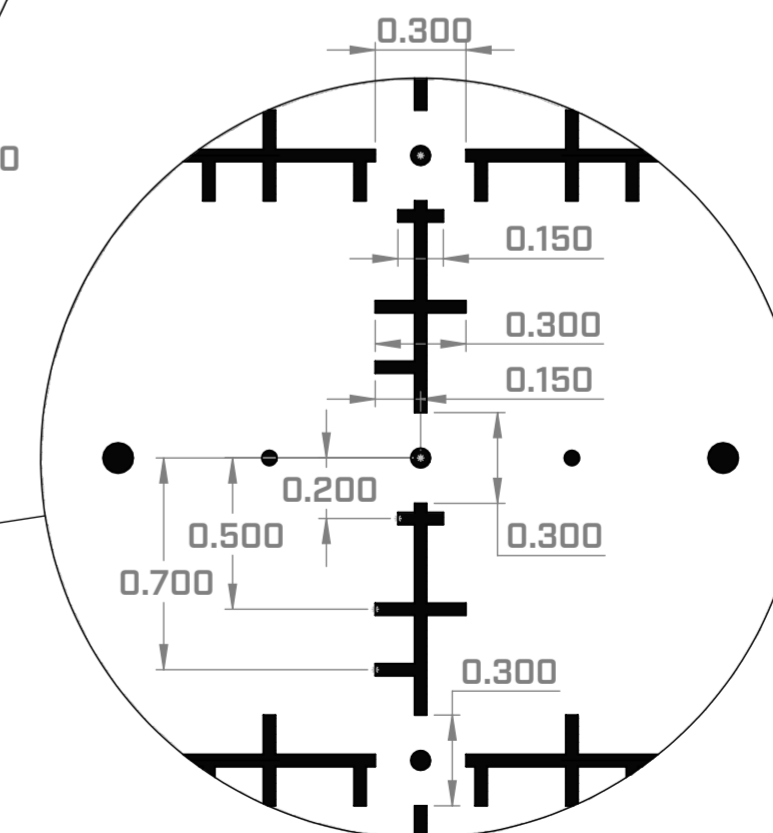

* ALL DIMENSIONS IN MILLIRADIAN

DETAIL E
SCALE 40:1

DETAIL A
SCALE 40:1

ϕ 0.065
ALL DOTS IN VERTICAL LINE
AND 1,2,4,6,8,10 HORIZ. LINES
(45X)

TEXT HEIGHT: 0.3
FONT: BANK GOTHIC BOLD

ϕ 0.100
ALL 1.0 MRAD DOTS
(36X)

ϕ 0.050
ALL 0.5 MRAD DOTS
(36X)

DETAIL B
SCALE 40:1

DETAIL C
SCALE 40:1

DETAIL D
SCALE 40:1